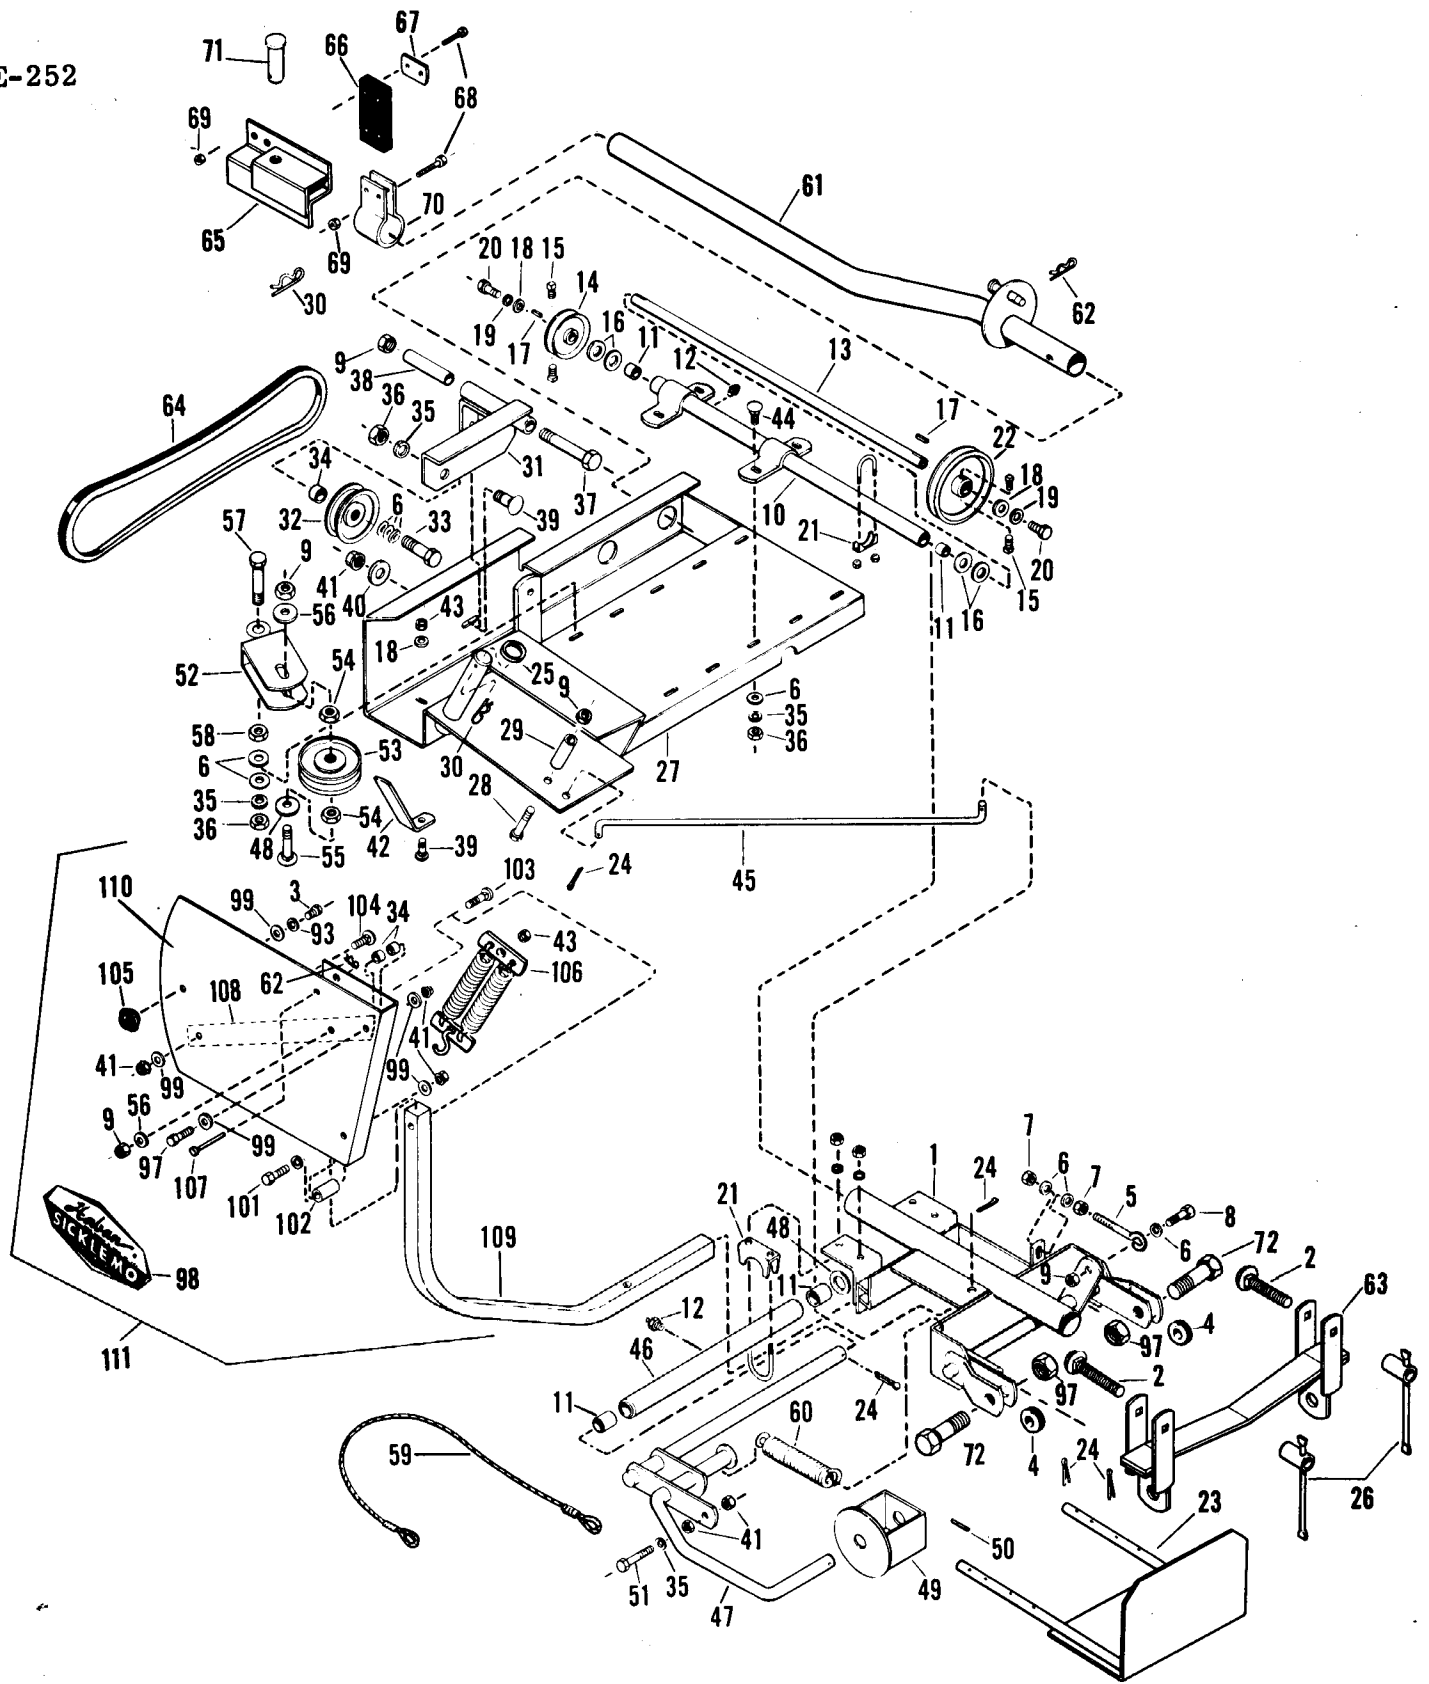

MAN BALK

HABAN MODEL 414A SICKLE BAR MOWER ATTACHMENT

E-252

MAAIBALK

HABAN MODEL 414A SICKLE BAR MOWER ATTACHMENT

E-253

Ref. No.	Part No.	Description	No. Req.	Ref. No.	Part No.	Description	No. Req.
1	9401	Assy - Main Frame	1	45	9439	Rod - Stabilizer	1
2	GM120897	Bolt - 1/2-13 x 3 Carr.	2	46	9459	Assy - J'Shaft Housing & Bushings	1
3	GM180077	Bolt - 5/16-18 x 3/4 Hex Head	1	47	9461	Assy - Bracket Lift Arm	1
4	4363	Washer - Rubber	2	48	GM456151	Washer - 3/4 Flat (13/16 x 1-1/2)	2
5	3058	Eye Bolt	1	49	9607	Pedal - Lift	1
6	GM120396	Washer - 1/2 Flat (17/32 x 1-1/16)	9	50	GM455481	Pin	1
7	GM120377	Nut - 3/8-16 Lt. Hex.	2	51	GM180128	Bolt - 3/8-16 x 1-3/4 Hex Head	1
8	GM180175	Bolt - 1/2-13 x 1-1/4 Hex Head	1	52	9467	Assy - Clevis Bracket	1
9	GM9414074	Nut - 1/2-13 Hex Lock	6	53	3631	Assy - Pulley & Bearing	1
10	9417	Assy - J'Shaft Housing	1	54	GM124847	Nut - 5/8-11 Half Hex.	2
11	3034	Bushing	4	55	GM126509	Bolt - 1/2-13 x 2-1/4 Carr.	1
12	5074	Fitting - Grease	2	56	GM120390	Washer - 1/2 Flat (9/16 x 1-3/8)	2
13	9420	Jackshaft	1	57	GM180183	Bolt - 1/2-13 x 2-1/4 Hex Head	1
14	3970	Assy - Pulley & Hub (Hub out)	1	58	GM120238	Nut - 1/2-13 Lt. Half Hex	1
15	GM142671	Screw - Set (5/16-18 x 1/2 Sq. Head)	4	59	9470	Wire Rope Assy.	1
16	3396	Washer - 3/4 Flat (49/64 x 1-1/2)	4	60	3434	Spring	1
17	3259	Key	2	61	9560	Assy - Pipe Pivot	1
18	GM120388	Washer - 3/8 Flat (7/16 x 1)	3	62	3090	Pin - Hair Cotter	2
19	GM120382	Washer - 3/8 Med. Lock	2	63	9556	Assy - Axle Bracket	1
20	GM180122	Bolt - 3/8-16 x 1 Hx. Hd.	2	64	9527	V-Belt	1
21	5339	U-Clamp Assembly- Nuts	3	65	9596	Assy - Drawbar Hitch	1
22	3035	Assy - Pulley & Hub (Hub out)	1	66	3977	Absorber - Shock	1
23	9019	Assy - Pulley Guard	1	67	3978	Clamp	1
24	GM120123	Pin - Cotter (1/8 x 1-1/4)	7	68	GM180024	Bolt - 1/4-20 x 1-1/4 Hex Head	4
25	4143	Washer - 1-1/64 x 1-1/2 x 1/8 Flat	1	69	4119	Nut - 1/4-20 Hex Lock	4
26	7827	Assy - Wing Nut	2	70	3976	Clamp	1
27	9424	Assy - Plate Pivot	1	71	3433	Pin - Clevis	1
28	GM180190	Bolt - 1/2-13 x 3 Hex Head	1	72	GM271725	Bolt - 5/8-11 x 2-1/2 Hex	2
29	3554	Spacer	1	93	GM120214	Washer - 5/16 Med. Lock	1
30	3341	Pin - Hair Cotter	2	97	GM9414075	Nut - 5/8-11 Hex Lock	2
31	9432	Assy - Idler Bracket	1	98	5543	Decal	1
32	3042	Assy - Idler Pulley	1	99	GM446363	Washer - 5/16 Flat (3/8 x 7/8)	6
33	GM180181	Bolt - 1/2-13 x 2 Hx. Hd.	1	101	GM180130	Bolt - 3/8-16 x 2 Hx. Hd.	1
34	3346	Spacer	3	102	S-325	Spacer	1
35	GM120384	Washer - 1/2 Med. Lock	7	103	GM126504	Bolt - 1/2-13 x 2 Carr.	1
36	GM120378	Nut - 1/2-13 Lt. Hex.	6	104	GM126227	Bolt - 3/8-16 x 3/4 Carr.	1
37	GM445608	Bolt - 1/2-13 x 5-1/2 Hex Head	1	105	3068	Knob	1
38	9430	Spacer	1	106	9656	Assy - Lift & Springs	1
39	GM120915	Bolt - 3/8-16 x 1 Carr.	2	107	4001	Pin - Clevis	1
40	4506	Washer - 13/32 Flat (13/32 x 1-1/2)	1	108	9519	Strap - Reinforcement	1
41	GM271190	Nut & L'Washer Assy- 3/8-16 Hex	6	109	9517	Bar - Carrier	1
42	9138	Bracket	1	110	9661	Shield - Carrier	1
43	GM9413534	Nut - 3/8-16 Hex. Lock	2	111	9662	Assy - Carrier Bar (Comp)	1
44	GM126485	Bolt - 1/2-13 x 1-1/4 Carr.	4		9599	Owner's Manual	1

(Serial #202, 710 & up-)