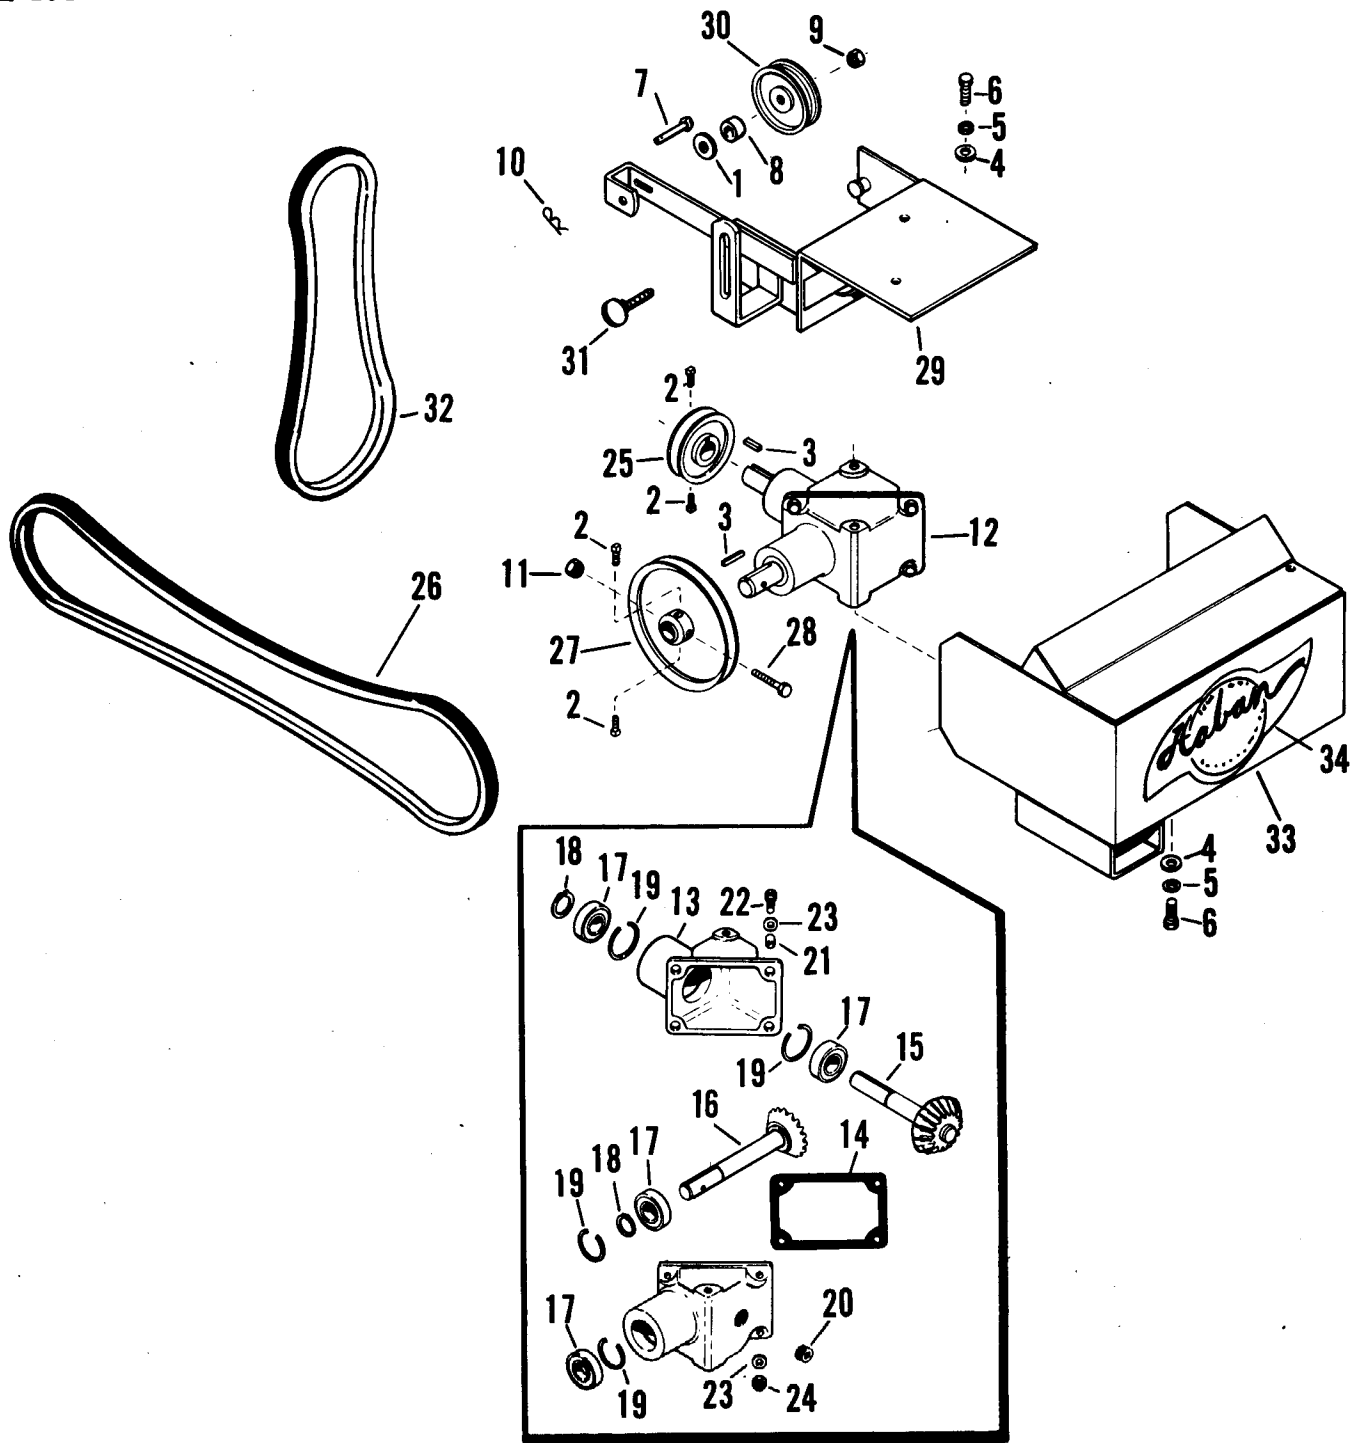

(Serial #202, 710 & up-)

MAI BALK

E-254

HABAN MODEL 414A SICKLE BAR MOWER ATTACHMENT

E-255

Ref. No.	Part No.	Description	No. Req.	Ref. No.	Part No.	Description	No. Req.
1	GM120390	Washer - 1/2 Flat (9/16 x 1-3/8)	1	19	4610	Ring - Snap	4
2	GM142671	Screw - Set (5/16-18 x 1/2 Square Head)	4	20	7091	Plug - Pipe	2
3	3259	Key	2	21	4606	Bushing	4
4	GM120388	Washer - 3/8 Flat (7/16 x 1)	4	22	GM180081	Bolt - 5/16-18 x 1-1/4 Hex Head	4
5	GM120382	Washer - 3/8 Med. Lock	4	23	GM120386	Washer - 1/4 Flat (5/16 x 3/4)	8
6	GM180122	Bolt - 3/8-16 x 1 Hex. Hd.	4	24	GM271184	Nut & L'Washer Assy - 5/16-18 Hex.	4
7	5715	Pin - Clevis	1	25	4469	Assy - Pulley & Hub	1
8	1094	Spacer	1	26	3749	V-Belt - Long	1
9	GM9414074	Nut - 1/2-13 Hex Lock	1	27	4638	Assy - Pulley & Hub	1
10	3430	Pin - 3/32 x 1-5/8	1	28	GM180042	Bolt - 1/4-20 x 1-3/4 Hex Head	1
11	4119	Nut - 1/4-20 Hex. Lock	1	29	9601	Assy - Gearbox Mtg.	1
12	4612	Assy - Gearbox	1	30	3042	Assy - Idler Pulley	1
13	4607	Gearbox - Right Angle	2	31	GM126499	Bolt - 1/2-13 x 1-3/4 Carr.	1
14	4608	Gasket - Gearbox	1	32	9526	V-Belt - Short	1
15	4586	Assy - Shaft & Gear	1	33	9660	Assy - Gearbox Cover	1
16	4587	Assy - Shaft & Pinion	1	34	S-148	Decal	1
17	4611	Bearing	4				
18	4609	Ring - Snap	2				