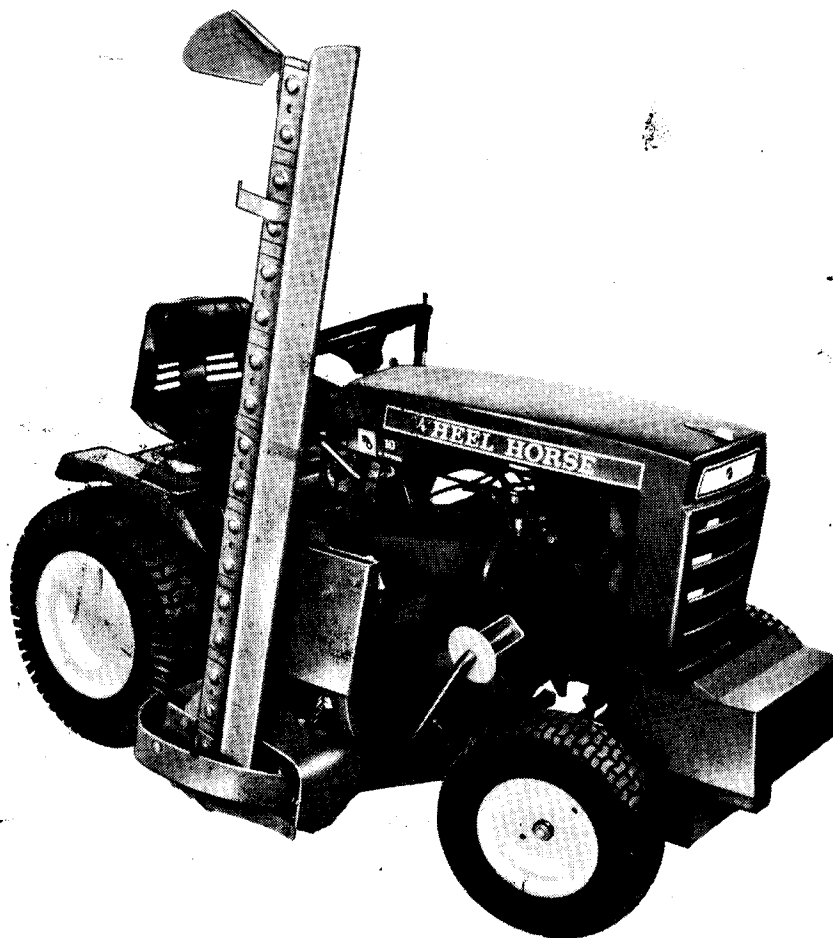

MODEL 414-A
SICKLE BAR MOWER
ATTACHMENT
for

WHEEL HORSE
'C' SERIES
TRACTORS

**OPERATION
&
SERVICE
MANUAL**
With Repair Parts List

**HABAN MANUFACTURING
COMPANY**
Racine, Wisconsin

9599(6/1/74)

MAN BALK

HABAN MODEL 414A SICKLE BAR MOWER ATTACHMENT