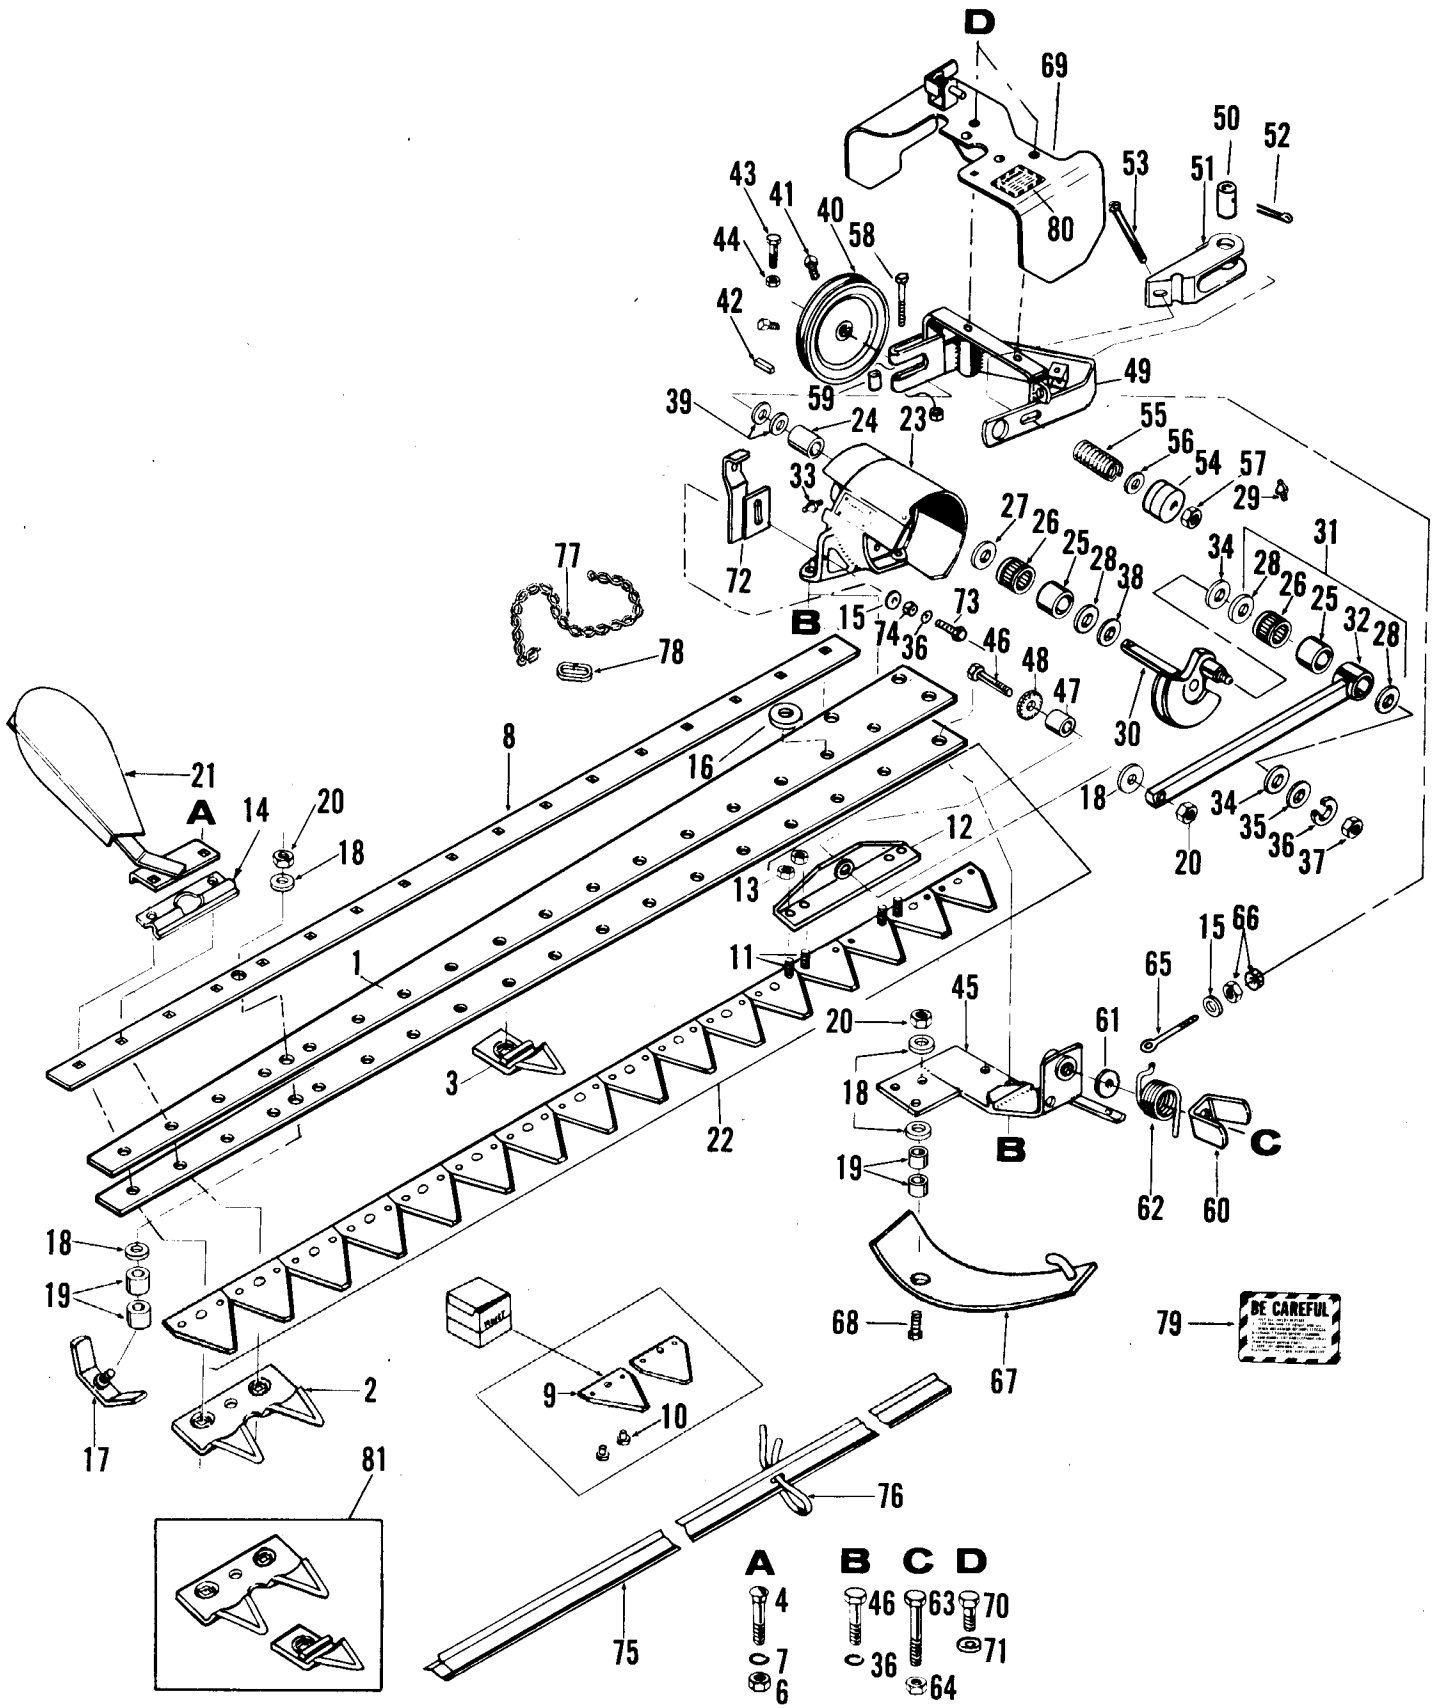

MAAT BALK

HABAN MODEL 414A SICKLE BAR MOWER ATTACHMENT

E258(6/22/74)

MAAIBALK

HABAN MODEL 414A SICKLE BAR MOWER ATTACHMENT

Ref. No.	Part No.	Description	No. Req.	Ref. No.	Part No.	Description	No. Req.
1	9614	Assy - Sickle Bar	2	42	3259	Key	1
2	6732	Finger - Shear	8	43	*GM180042	Bolt - 1/4-20 x 1-3/4 Hx. Hd.	1
3	9654	Assy - Shear Finger	1	44	4119	Nut - 1/4-20 Hex. Lock	1
4	*GM126452	Bolt - 7/16-14 x 1-1/2 Carr.	17	45	9474	Assy - Sickle Mtg. Bracket	1
6	*GM271501	Nut - 7/16-14 Lt. Hex	17	46	*GM180179	Bolt - 1/2-13 x 1-3/4 Hx. Hd.	4
7	*GM120383	Washer - 7/16 Med. Lock	15	47	1094	Spacer	1
8	8996	Plate - Wear	1	48	*GM138549	Washer - 1/2 Shakeproof Lock	1
9	8030	Knife Kit - Box of 25	1	49	9482	Assy - Breakaway Bracket	1
10	8163	Box of Rivets	1	50	9489	Spacer	1
11	8904	Bolt	4	51	3562	Latch	1
12	8916	Assy - Knife Head	1	52	*GM120123	Pin - Cotter (1/8 x 1-1/4)	1
13	8928	Nut	4	53	8133	Bolt	1
14	3598-A	Clip - Knife	5	54	9394	Cap Plug	1
15	*GM120388	Washer - 3/8 Flat (7/16 x 1)	11	55	9396	Spring - Breakaway	1
16	*GM120389	Washer - 7/16 Flat (1/2 x 1-1/4)	1	56	4506	Washer - 13/32 Flat (13/32 x 1-1/2)	1
17	5571	Assy - Outer Shoe	1	57	*GM9413534	Nut - 3/8-16 Hex. Lock	1
18	*GM120396	Washer - 1/2 Flat (17/32 x 1-1/16)	5	58	*GM180192	Bolt - 1/2-13 x 3-1/2 Hx. Hd.	1
19	3346	Spacer	6	59	3825	Spacer	1
20	*GM9414074	Nut - 1/2-13 Hex. Lock	4	60	4645	Retainer	1
21	4648	Assy - Grass Divider Board	1	61	9504	Spacer	1
22	8913	Sickle Knife Repair Kit	1	62	4655	Spring - Torsion	1
23	4707	Assy - Flywheel Housing	1	63	*GM271724	Bolt - 5/8-11 x 2-1/4 Hx. Hd.	1
24	3034	Bushing	1	64	*GM124847	Nut - 5/8-11 Half Hex.	1
25	4683	Race - Bearing	2	65	3955	Eye Bolt	1
26	4684	Bearing - Roller	2	66	*GM120377	Nut - 5/16-18 Lt. Hex	2
27	4653	Washer - 15/16 x 1-5/16	1	67	9509	Assy - Inner Skid Shoe	1
28	4656	Seal - Bearing Oil	3	68	*GM180190	Bolt - 1/2-13 x 3 Hex Hd.	1
29	4123	Fitting - Grease	1	69	7820	Assy - Housing Stop & Quick Pin	1
30	4641	Assy - Crankshaft	1	70	*GM180120	Bolt - 3/8-16 x 3/4 Hex Hd.	2
31	4685	Assy - Pitman & Bearings	1	71	*GM120382	Washer - 3/8 Med. Lock	2
32	4629	Assy - Pitman	1	72	9496	Assy - Vertical Position Stop	1
33	5074	Fitting - Grease	1	73	*GM180128	Bolt - 3/8-16 x 1-3/4 Hex	1
34	4654	Washer - 15/16 x 1-1/2	2	74	*GM271190	Nut & Lock Washer Assy - 3/8-16 Hex.	1
35	*GM120390	Washer - 1/2 Flat (9/16 x 1-3/8)	1	75	4690	Guard - Sickle	1
36	*GM120384	Washer - 1/2 Med. Lock	5	76	4686	Assy - Guard Strap	1
37	*GM124934	Nut - 1/2-20 Half Hex.	1	77	9495	Chain - Transport	1
38	4719	Washer - 15/16 x 2	1	78	3436	Anchor - Chain	1
39	3396	Washer - 3/4 Flat (49/64 x 1-1/2)	AR	79	S-820	Decal - Caution	1
40	4638	Assy - Pulley & Hub (Hub Out)	1	80	6625	Decal - Caution	1
41	*GM142671	Screw - Set 5/16-18 x 1/2 Sq. Hd.	2	81	9281	Shear Finger Kit (8 dbl. 1 sngl)	1

E259(6/22/740

(Serial #202, 710 & sup-)